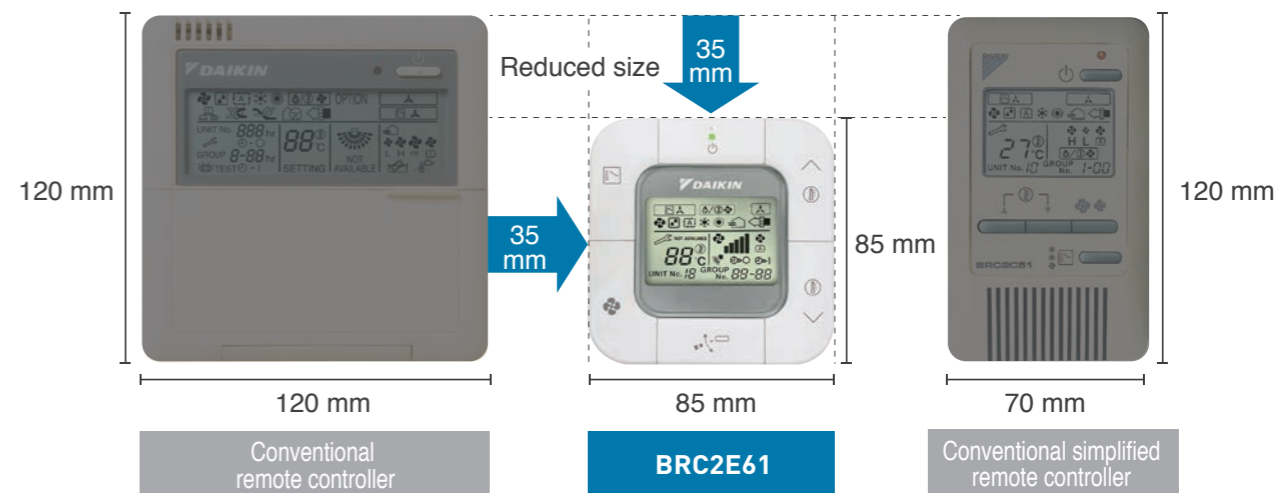

Simplified Remote Controller

- ▣ Simple operation*
- ▣ Intuitive design*
- ▣ Compact, only 85 x 85 mm*

NEW

Easy operation with new intuitive design

Simplified Remote Controller

Simple operation

Using only six buttons, users have direct access to basic functions. This enables them to easily set comfort to their preference.

NEW BRC2E61

- Actual size / 85 x 85 mm -

Intuitive design

By using pictograms, the user-friendly interface enables:

Overseas guests at hotels to understand functions without having to know a foreign language.

Children and elderly users at home to operate without having to read difficult and hard-to-see commands.

Compact

Measuring only 85 x 85 mm, the new remote controller is extremely compact and complements any interior design.

Specifications

Specifications		BRC2E61
Casing colour		White
Dimensions (HxWxD)	mm	85 x 85 x 19
Display		LCD
Thermistor		Installed
Mode		Fan, Dry, Auto, Cool, Heat

Functions

Functions			BRC2E61
Simple operation	Button control		ON/OFF button
			Temperature setting (+/-)
			Operation mode selection
			Airflow rate (Fan speed)
			Airflow direction
Comfort	Setting temperature		±1°C
	Airflow rate (Fan speed) setting		5 steps + Auto ^(*)
	Airflow direction setting	Up and down	5 steps + Swing ^(*)
Convenience	Timer	ON/OFF timer	Hourly setting