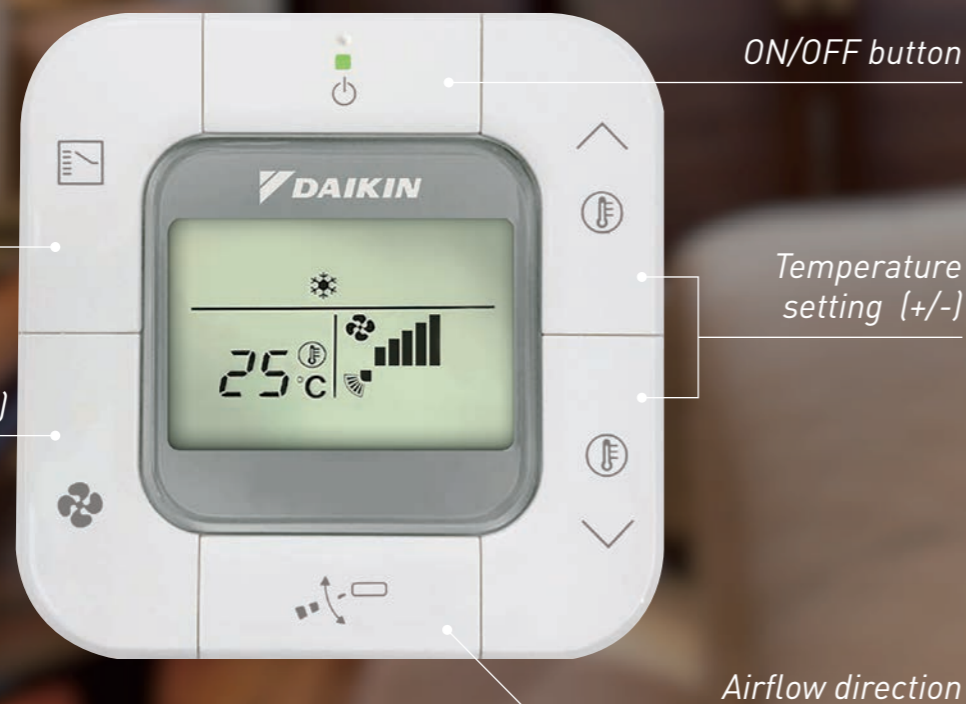

Simplified Remote Controller

- ▣ Simple operation*
- ▣ Intuitive design*
- ▣ Compact, only 85 x 85 mm*

NEW

Easy operation with new intuitive design

Simplified Remote Controller

Simple operation

Using only six buttons, users have direct access to basic functions. This enables them to easily set comfort to their preference.

NEW BRC2E61

- Actual size / 85 x 85 mm -

Intuitive design

By using pictograms, the user-friendly interface enables:

Overseas guests at hotels to understand functions without having to know a foreign language.

Children and elderly users at home to operate without having to read difficult and hard-to-see commands.

Compact

Measuring only 85 x 85 mm, the new remote controller is extremely compact and complements any interior design.

Specifications

Specifications		BRC2E61
Casing colour		White
Dimensions (HxWxD)	mm	85 x 85 x 19
Display		LCD
Thermistor		Installed
Mode		Fan, Dry, Auto, Cool, Heat

Functions

Functions			BRC2E61
Simple operation	Button control		ON/OFF button
			Temperature setting (+/-)
			Operation mode selection
			Airflow rate (Fan speed)
			Airflow direction
Comfort	Setting temperature		±1°C
	Airflow rate (Fan speed) setting		5 steps + Auto ^(*)
	Airflow direction setting	Up and down	5 steps + Swing ^(*)
Convenience	Timer	ON/OFF timer	Hourly setting